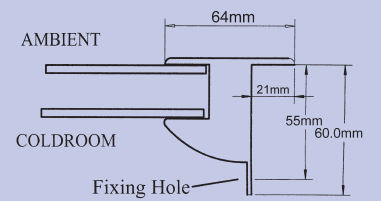

GLASS DOOR SYSTEMS

www.cab-glassdoors.co.uk

Tel: 01865 891143

Fax: 01865 890033

COLDROOM WINDOWS FOR ALL TEMPERATURES

Easily Fitted

Dimensions

COLDROOM WINDOWS FOR ALL TEMPERATURES