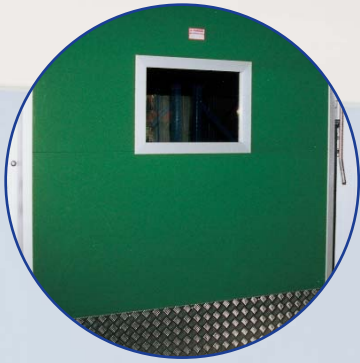

Easily Fitted