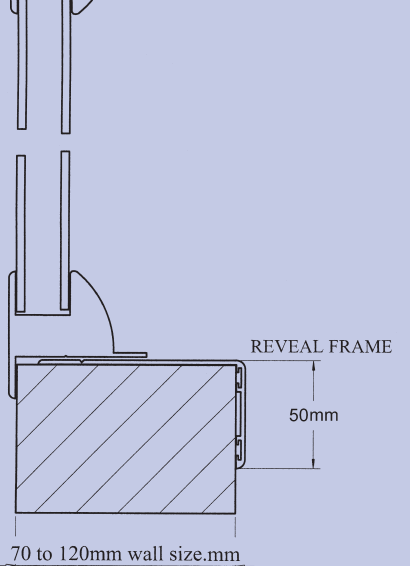

GLASS DOOR SYSTEMS

www.cab-glassdoors.co.uk

Tel: 01865 891143

Fax: 01865 890033

COLDROOM WINDOWS FOR ALL TEMPERATURES

Easily Fitted

Dimensions

COLDROOM WINDOWS FOR ALL TEMPERATURES